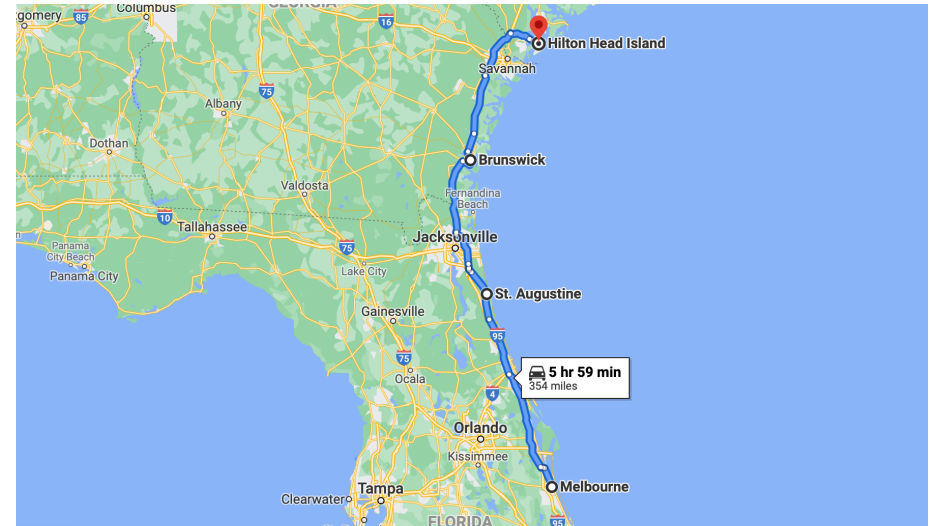

BMW CCA M CHAPTER FL TO O'FEST CARAVAN

M Chapter Caravan Florida to O'Fest Forever

Drive with us to O'Fest with a South route beginning in Melbourne, FL driving north on Interstate 95 for five hours plus two planned stops until you arrive at the Sonesta Resort Hilton Head Island, SC.

O'Fest Forever—the ultimate BMW event—is the continuation of the club's time-honored annual gathering, which was first held in 1969. With a slightly new spin on the name and new additions, we look forward to celebrating O'Fest once again in 2021 in South Carolina with the support of our presenting sponsor, Michelin.

Wednesday, November 3

Begin

8:00 a.m.
Eastern
Melbourne, FL

Third

12:00 p.m.
Eastern
Brunswick, GA

Second

10:30 a.m.
Eastern
St. Augustine, FL

End

1:30 p.m.
Eastern
Hilton Head, SC

Route [link](#)

RSVP [email](#)

Waiver [here](#)